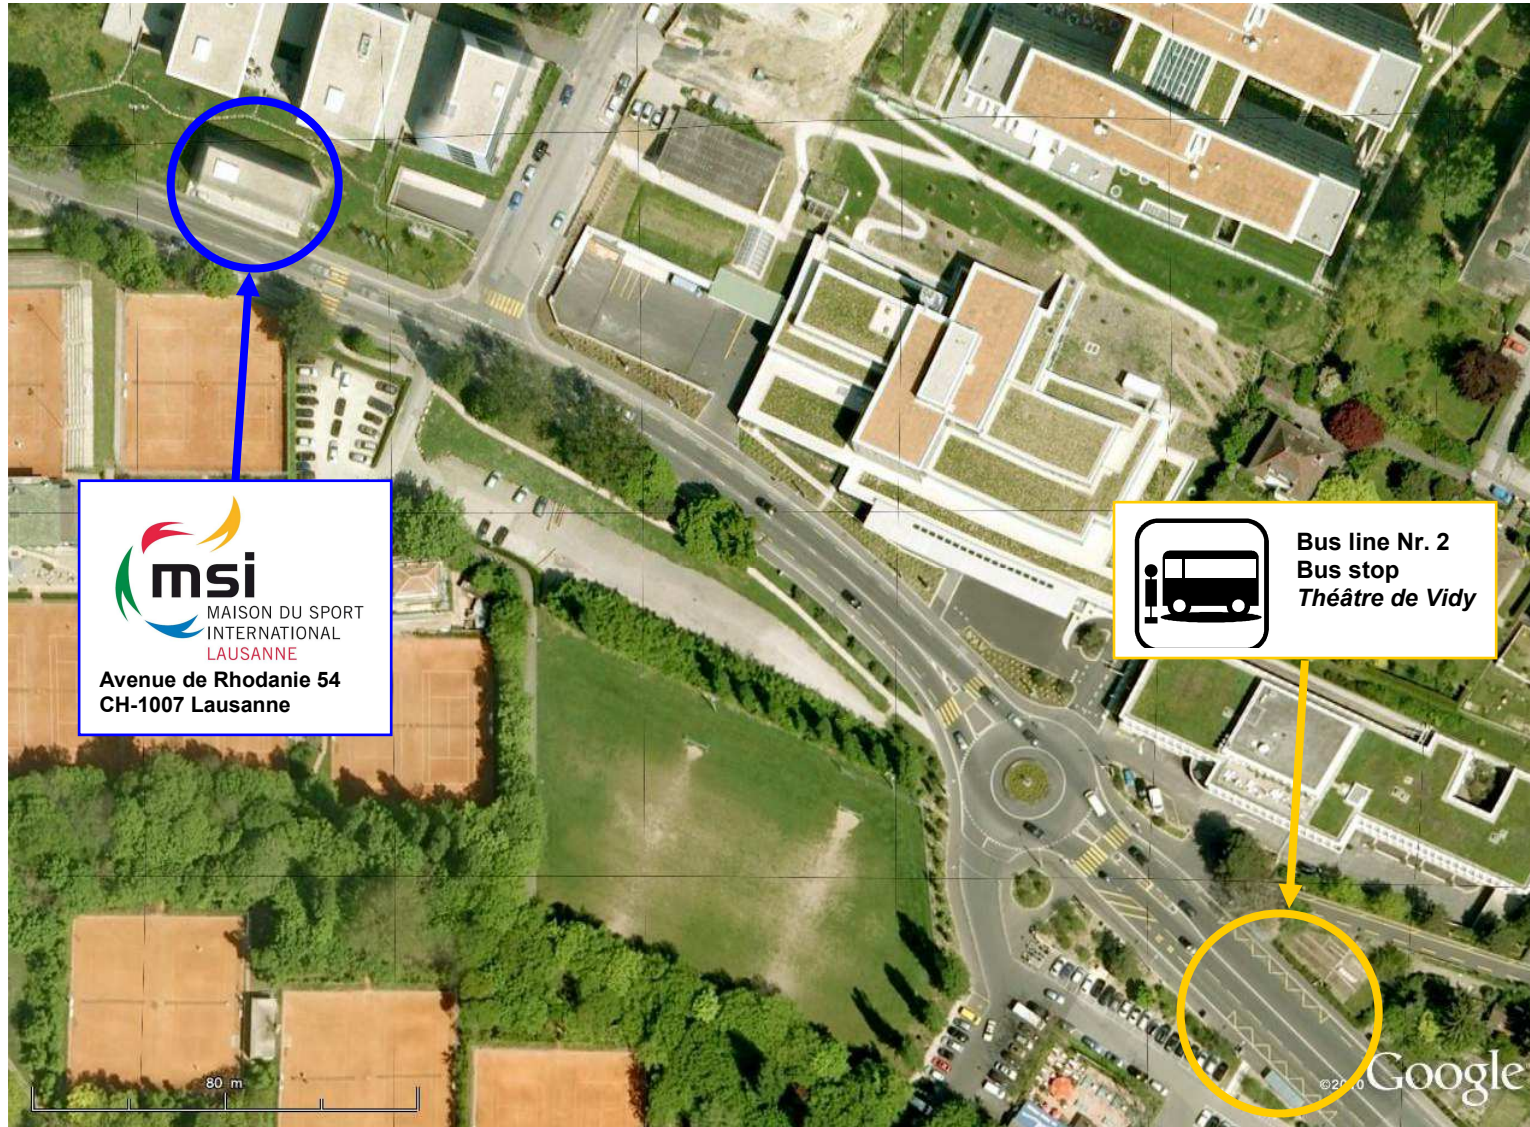

Getting to the *Maison du Sport International* (MSI) by Bus

Bus Stop *Théâtre de Vidy*

msi
MAISON DU SPORT
INTERNATIONAL
LAUSANNE
Avenue de Rhodanie 54
CH-1007 Lausanne

Bus line Nr. 2
Bus stop
Théâtre de Vidy

From Hotel Aulac to MSI

Bus line 2

get on at *Ouchy*
bus direction *Maladière-Lac*
get off at *Théâtre de Vidy*

From MSI to Hotel Aulac

Bus line 2

get on at *Théâtre de Vidy*
bus direction *Désert*
get off at *Ouchy*

Remarks:

The distance between the bus stop *Théâtre de Vidy* and the MSI is 250-300 meter

MSI is equipped for wheelchairs (rooms, lift, WC, etc). Entrance is at the same level as the main street (Avenue de Rhodanie).